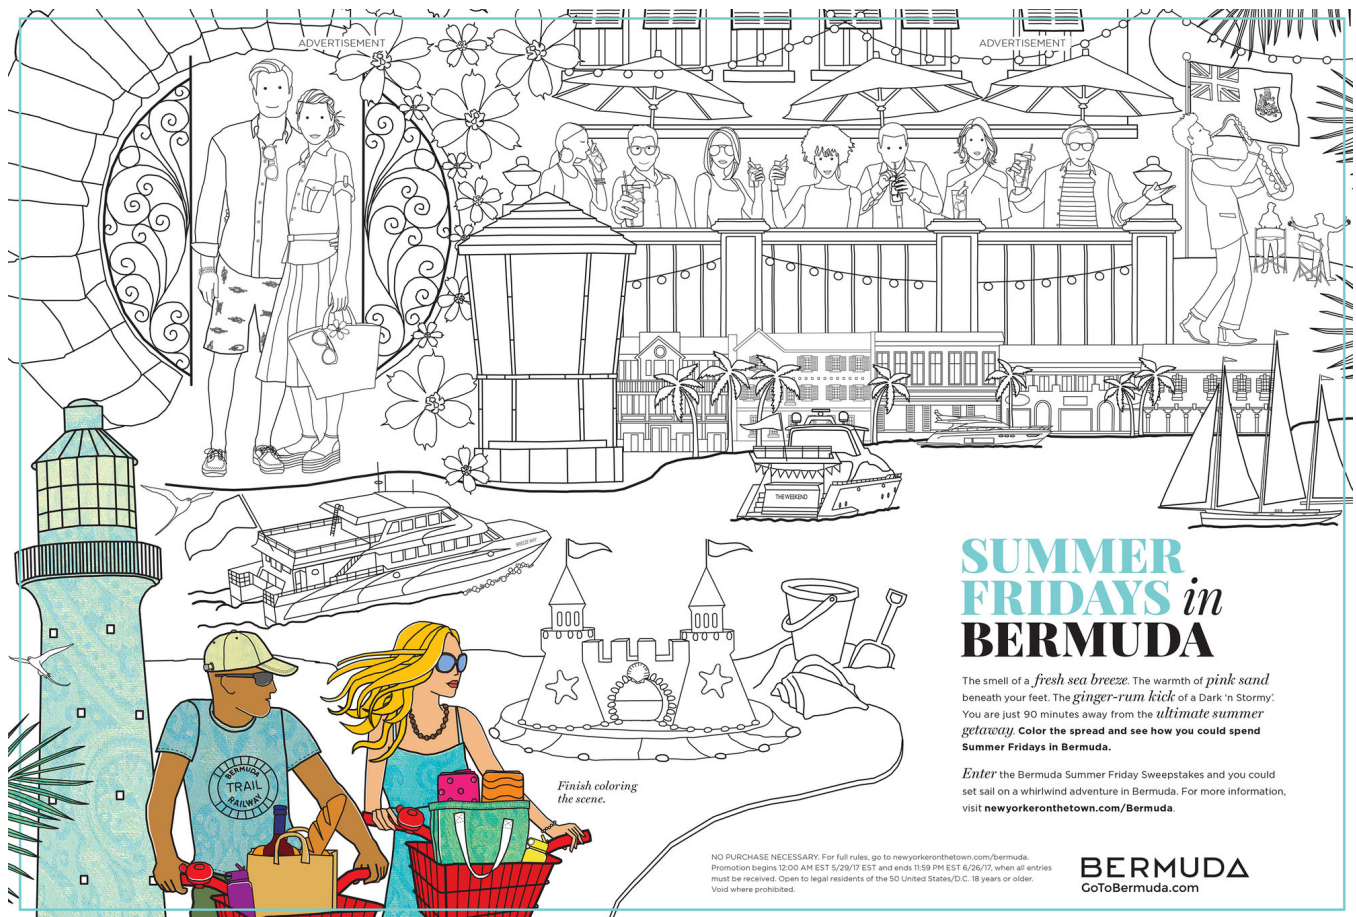

STEPHEN CAMPBELL

ART DEPT — ILLUSTRATION DIVISION
WWW.ILLUSTRATIONDIVISION.COM