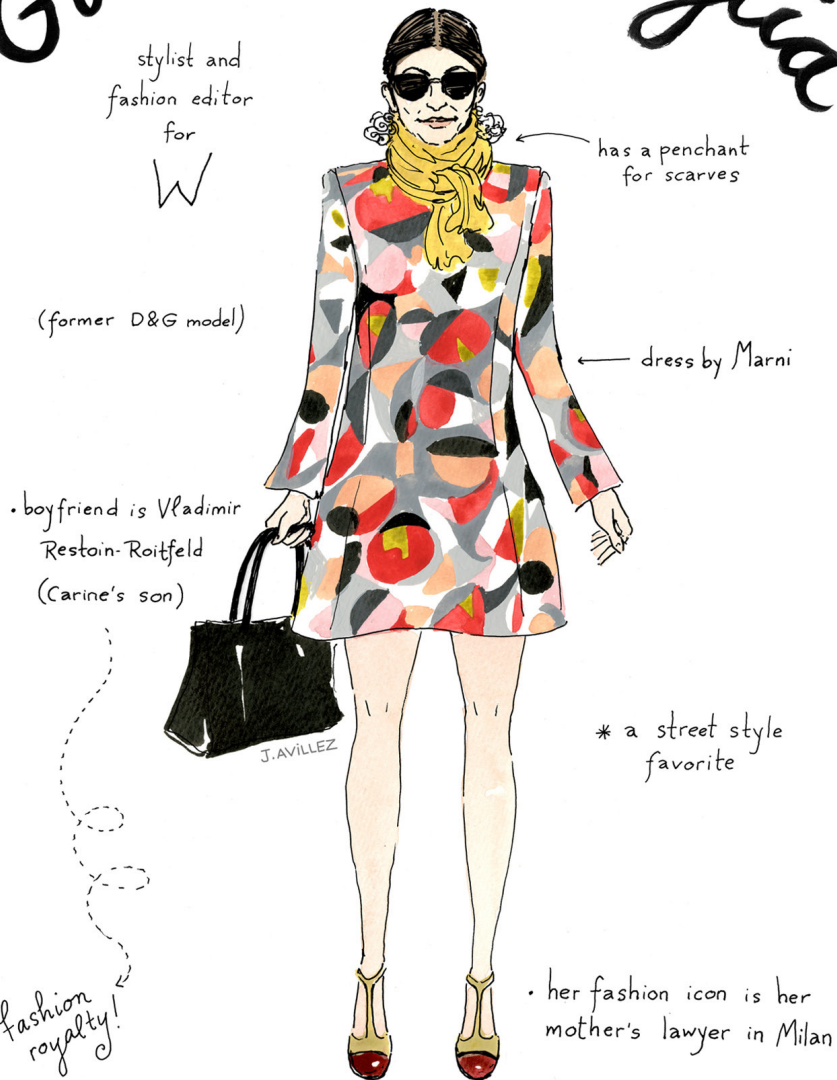

JOANA AVILLEZ

Giovanna Battaglia

ART DEPT — ILLUSTRATION DIVISION
WWW.ILLUSTRATIONDIVISION.COM